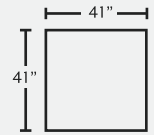

825 **DESERT** collection

3455-19 Genius Khaki

AVAILABLE PIECES

82501
LA/RA Corner

82503
Armless Chair

82518
Ottoman

POPULAR CONFIGURATIONS