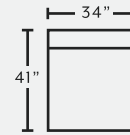

825 **DESERT** collection

3455-19 Genius Khaki

AVAILABLE PIECES

82501
LA/RA Corner

82503
Armless Chair

82518
Ottoman

POPULAR CONFIGURATIONS