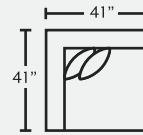

825 **DESERT** collection

3455-19 Genius Khaki

AVAILABLE PIECES

82501
LA/RA Corner

82503
Armless Chair

82518
Ottoman

POPULAR CONFIGURATIONS