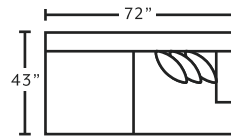

## AVAILABLE PIECES

**81059**

LAF Loveseat  
*USB Charging!*

**81004**

Seating Wedge

**81069**

Armless Loveseat

**81060**