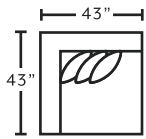

## AVAILABLE PIECES

**81059**

LAF Loveseat  
*USB Charging!*

**81004**

Seating Wedge

**81069**

Armless Loveseat

**81060**