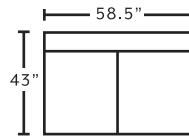

## AVAILABLE PIECES

**81059**

LAF Loveseat  
*USB Charging!*

**81004**

Seating Wedge

**81069**

Armless Loveseat

**81060**