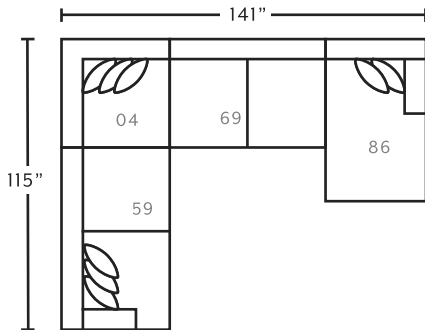

POPULAR CONFIGURATIONS