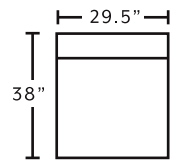

WOW
SEATING!!!™

AVAILABLE PIECES

83059
LAF Loveseat

83099
Seating Wedge

83003
Armless Chair

83060
RAF Loveseat

83080
Armless Chair

MARRIED FABRICS