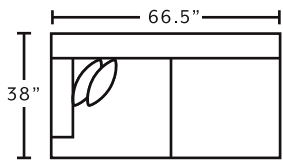

83059
LAF Loveseat