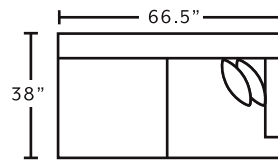

WOW
SEATING!!!™

AVAILABLE PIECES

83059
LAF Loveseat

83099
Seating Wedge

83003
Armless Chair

83060
RAF Loveseat

83080
Armless Chair

MARRIED FABRICS