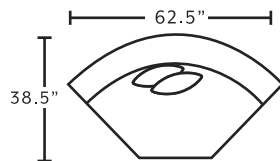

83099
Seating Wedge