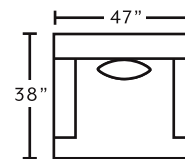

AVAILABLE PIECES

80340
Sofa

80320
Loveseat

80380
Swivel Chair

MARRIED FABRICS

Cover: 3558-60 Naomi Sienna
Front Pillow: 3562-60 / 3558-60
Back Pillow: 3560-47 Kaia Slate

FRANKLIN
See more at franklincorp.com