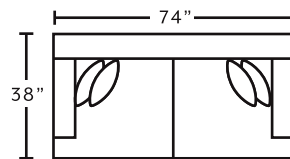

AVAILABLE PIECES

80340
Sofa

80320
Loveseat

80380
Swivel Chair

MARRIED FABRICS

Cover: 3558-60 Naomi Sienna
Front Pillow: 3562-60 / 3558-60
Back Pillow: 3560-47 Kaia Slate

FRANKLIN
See more at franklincorp.com