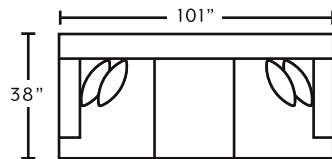

AVAILABLE PIECES

80340
Sofa