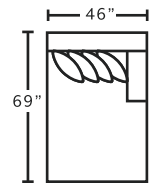

93486
RAF Chaise