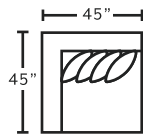

93404
Seating Wedge