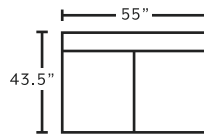

MARRIED FABRICS

Cover: 1516-36 Rollins Eucalyptus
 Pattern Pillow: 1519-49 / 1516-36
 Solid Pillow: 3551-29 Briggs Travertine

AVAILABLE PIECES

93459
LAF Loveseat

93404
Seating Wedge

93469
Armless Two Seat Sofa