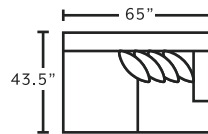

MARRIED FABRICS

Cover: 1516-36 Rollins Eucalyptus
 Pattern Pillow: 1519-49 / 1516-36
 Solid Pillow: 3551-29 Briggs Travertine

AVAILABLE PIECES

93459
LAF Loveseat

93404
Seating Wedge

93469
Armless Two Seat Sofa