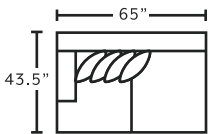

93459
LAF Loveseat