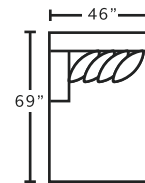

93485
LAF Chaise