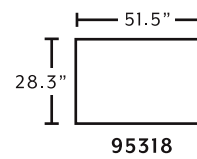

AVAILABLE PIECES

95340
Sofa

95320
Loveseat

95388
Chair and a Half

95318
Ottoman

MARRIED FABRICS

Cover: 3429-18 Duvall Saddle
Front Pillow 1437-15 Dalarna Earthen
Back Pillow: 3425-17 Saxony Pebble

FRANKlin
See more at franklincorp.com