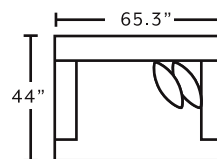

AVAILABLE PIECES

95340
Sofa

95320
Loveseat

95388
Chair and a Half

95318
Ottoman

MARRIED FABRICS

Cover: 3429-18 Duvall Saddle
Front Pillow 1437-15 Dalarna Earthen
Back Pillow: 3425-17 Saxony Pebble

FRANKlin
See more at franklincorp.com