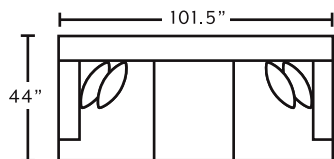

AVAILABLE PIECES

95340
Sofa

95320
Loveseat

95388
Chair and a Half

95318
Ottoman

MARRIED FABRICS

Cover: 3429-18 Duvall Saddle
Front Pillow 1437-15 Dalarna Earthen
Back Pillow: 3425-17 Saxony Pebble

FRANKlin
See more at franklincorp.com