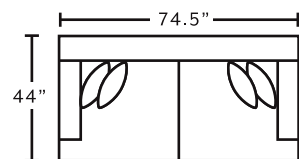

AVAILABLE PIECES

95340
Sofa

95320
Loveseat

95388
Chair and a Half

95318
Ottoman

MARRIED FABRICS

Cover: 3429-18 Duvall Saddle
Front Pillow 1437-15 Dalarna Earthen
Back Pillow: 3425-17 Saxony Pebble

FRANKlin
See more at franklincorp.com