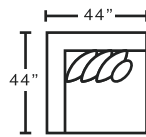

83104
Seating Wedge