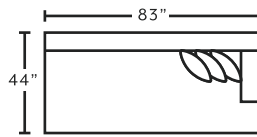

MARRIED FABRICS

Cover: 3433-40 Maples Denim
 Front Pillow: 3424-40 Blue Linen
 Back Pillow: 1431-23 Zeis Coconut

AVAILABLE PIECES

83159
LAF Sofa w/ USB

83104
Seating Wedge

83160
LAF Sofa w/ USB

73118
Round Ottoman
w/ Button Tufts