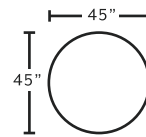

MARRIED FABRICS

Cover: 3433-40 Maples Denim
 Front Pillow: 3424-40 Blue Linen
 Back Pillow: 1431-23 Zeis Coconut

AVAILABLE PIECES

83159
LAF Sofa w/ USB

83104
Seating Wedge

83160
LAF Sofa w/ USB

73118
Round Ottoman
w/ Button Tufts