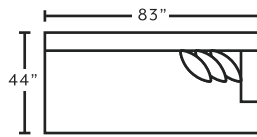

MARRIED FABRICS

Cover: 3422-20 Gellar Marble
 Front Pillow: 3432-35 Rodeo Green
 Back Pillow: 1427-15 Astoria Mushroom

AVAILABLE PIECES

83159
LAF Sofa w/ USB

83104
Seating Wedge

83160
LAF Sofa w/ USB

73118
Round Ottoman
w/ Button Tufts