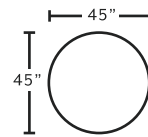

MARRIED FABRICS

Cover: 3422-20 Gellar Marble
 Front Pillow: 3432-35 Rodeo Green
 Back Pillow: 1427-15 Astoria Mushroom

AVAILABLE PIECES

83159
LAF Sofa w/ USB

83104
Seating Wedge

83160
LAF Sofa w/ USB

73118
Round Ottoman
w/ Button Tufts