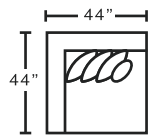

83104
Seating Wedge