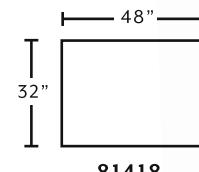

AVAILABLE PIECES

81440
Sofa

81499
Seating Wedge

81418
Snuggler Chair

81418
Storage Ottoman
w/ Caster Legs

Cover: 3415-15 Saganga Mink
Front Pillow: Talise Tortise 3420-19
Back Pillow: Adele Dune 3416-29

MARRIED FABRICS