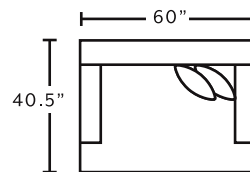

AVAILABLE PIECES

81440
Sofa

81499
Seating Wedge

81418
Snuggler Chair

81418
Storage Ottoman
w/ Caster Legs

Cover: 3415-15 Saganga Mink
Front Pillow: Talise Tortise 3420-19
Back Pillow: Adele Dune 3416-29

MARRIED FABRICS