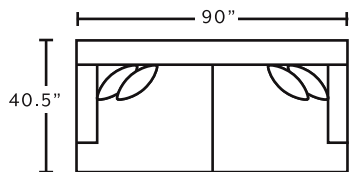

AVAILABLE PIECES

81440
Sofa