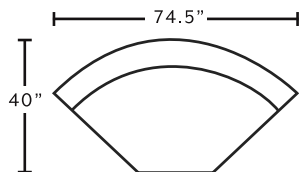

AVAILABLE PIECES

81440
Sofa

81499
Seating Wedge

81418
Snuggler Chair

81418
Storage Ottoman
w/ Caster Legs

Cover: 3415-15 Saganga Mink
Front Pillow: Talise Tortise 3420-19
Back Pillow: Adele Dune 3416-29

MARRIED FABRICS