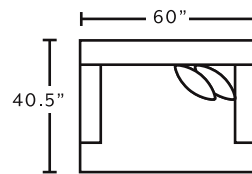

AVAILABLE PIECES

MARRIED FABRICS

Cover: 3415-40 Saganaga Lagoon
Accent Pillow: Zeiss: Coconut 1431 - 23

81440
Sofa

81499
Seating Wedge

81418
Snuggler Chair

81418
Storage Ottoman
w/ Caster Legs

FRANKlin
See more at franklincorp.com