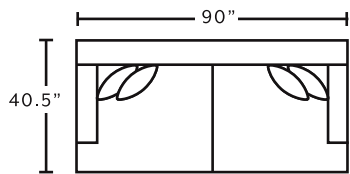

814 INDIGO

COLLECTION

Say hello to the Talise collection, where comfort meets innovation. Its unique bump-up seating wedge effortlessly transforms into a sectional, adapting to your space. The storage ottoman, with convenient caster legs, provides ample space for blankets and essentials, combining functionality with modern design. Embrace ultimate comfort and style with the Talise collection.

FEATURES

- 100% WOW gel-blended foam
- Reversible seat and back cushions
- Soft and durable fabric
- Solid wooden legs
- 85% Polyester, 15% Rayon | CC: S
- Made in the USA of domestic and imported materials

AVAILABLE PIECES

MARRIED FABRICS

Cover: 3415-40 Saganaga Lagoon
Accent Pillow: Zeiss: Coconut 1431 - 23

81440
Sofa

FRANKlin
See more at franklincorp.com