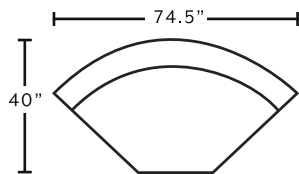

AVAILABLE PIECES

MARRIED FABRICS

Cover: 3415-40 Saganaga Lagoon
Accent Pillow: Zeiss: Coconut 1431 - 23

81440
Sofa

81499
Seating Wedge

81418
Snuggler Chair

81418
Storage Ottoman
w/ Caster Legs

FRANKlin
See more at franklincorp.com