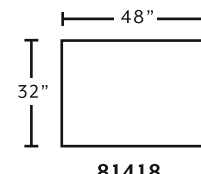

AVAILABLE PIECES

MARRIED FABRICS

Cover: 3415-40 Saganaga Lagoon
Accent Pillow: Zeiss: Coconut 1431 - 23

81440
Sofa

81499
Seating Wedge

81418
Snuggler Chair

81418
Storage Ottoman
w/ Caster Legs

FRANKlin
See more at franklincorp.com