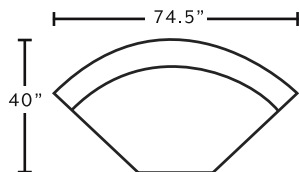

AVAILABLE PIECES

81440
Sofa

81499
Seating Wedge

81418
Snuggler Chair

81418
Storage Ottoman
w/ Caster Legs

Cover: 3415-65 Saganaga Canyon
Front Pillow: Novia Rust 3417-68
Back Pillow: Adele Snowdrop 3416-09