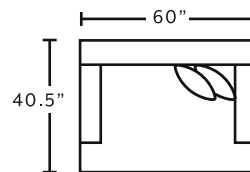

AVAILABLE PIECES

81440
Sofa

81499
Seating Wedge

81418
Snuggler Chair

81418
Storage Ottoman
w/ Caster Legs

Cover: 3415-65 Saganaga Canyon
Front Pillow: Novia Rust 3417-68
Back Pillow: Adele Snowdrop 3416-09