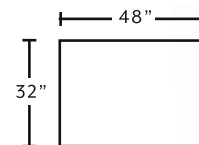

AVAILABLE PIECES

81440
Sofa

81499
Seating Wedge

81418
Snuggler Chair

81418
Storage Ottoman
w/ Caster Legs

Cover: 3415-65 Saganaga Canyon
Front Pillow: Novia Rust 3417-68
Back Pillow: Adele Snowdrop 3416-09