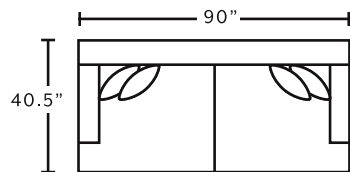

AVAILABLE PIECES

81440
Sofa