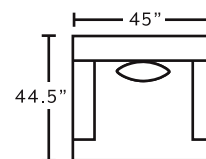

### AVAILABLE PIECES

**80340**  
Sofa

**80320**  
Loveseat

**80380**  
Swivel Chair

MARRIED FABRICS

Cover: 3412-07 Cozy Dove  
Front Pillow: 3414-02 Manny Midnight  
Back Pillow: 3413-01 Poem Galaxy

**FRANKlin**  
See more at [franklincorp.com](http://franklincorp.com)