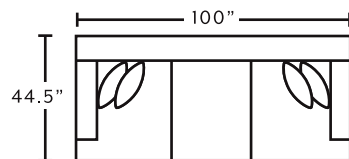

AVAILABLE PIECES

80340
Sofa