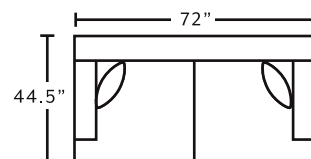

### AVAILABLE PIECES

**80340**  
Sofa

**80320**  
Loveseat

**80380**  
Swivel Chair

MARRIED FABRICS

Cover: 3412-07 Cozy Dove  
Front Pillow: 3414-02 Manny Midnight  
Back Pillow: 3413-01 Poem Galaxy

**FRANKlin**  
See more at [franklincorp.com](http://franklincorp.com)