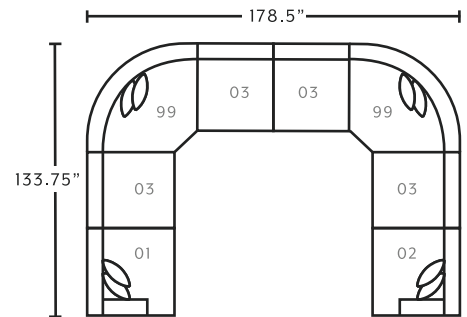

97280
Swivel Accent Chair
**available in 3315-25*

POPULAR CONFIGURATIONS

**PUSH UP CHAISE
 OTTOMAN FOR EASY
 CUSTOMIZATION!**