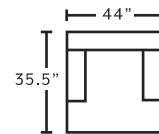

97280
Swivel Accent Chair
**available in 3315-25*

POPULAR CONFIGURATIONS

**PUSH UP CHAISE
 OTTOMAN FOR EASY
 CUSTOMIZATION!**