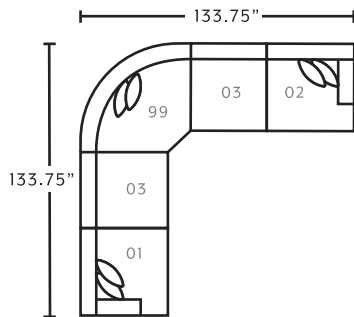

97280
Swivel Accent Chair
**available in 3315-25*

POPULAR CONFIGURATIONS

**PUSH UP CHAISE
 OTTOMAN FOR EASY
 CUSTOMIZATION!**