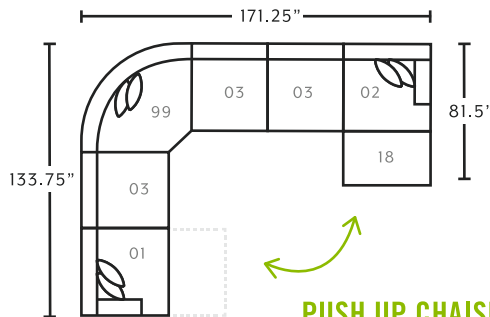

97280
Swivel Accent Chair
**available in 3315-25*

POPULAR CONFIGURATIONS

**PUSH UP CHAISE
 OTTOMAN FOR EASY
 CUSTOMIZATION!**