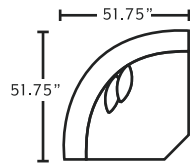

97299
Seating Wedge