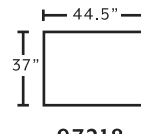

97218
Push Up
Chaise Ottoman