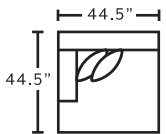

97201
LAF Chair