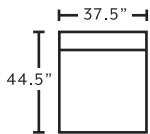

97203
Armless Chair