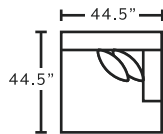

MARRIED FABRICS

Cover: 3339-09 Duel Porcelain
 Accent Pillow: 3341-27 Elibee Flax

AVAILABLE PIECES

97201
LAF Chair

97203
Armless Chair

97299
Seating Wedge

97202
RAF Chair

97218
Push Up
Chaise Ottoman