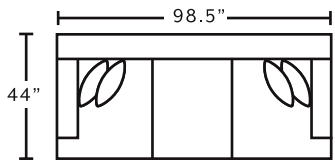

WOW
SEATING!!!™

AVAILABLE PIECES

96140
Sofa

96120
Loveseat

96180
Swivel Chair

75318
Square Ottoman

MARRIED FABRICS

Cover: 3084-09 Merino Cotton
Front Pillow: 1028-06 Mix Moonlight
Back Pillow: 3314-03 Architect Mink