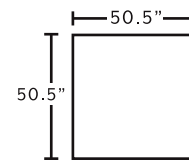

WOW
SEATING!!!™

AVAILABLE PIECES

96140
Sofa

96120
Loveseat

96180
Swivel Chair

75318
Square Ottoman

MARRIED FABRICS

Cover: 3084-09 Merino Cotton
Front Pillow: 1028-06 Mix Moonlight
Back Pillow: 3314-03 Architect Mink