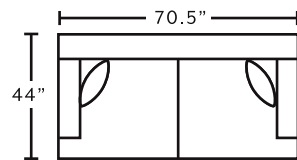

WOW
SEATING!!!™

AVAILABLE PIECES

96140
Sofa

96120
Loveseat

96180
Swivel Chair

75318
Square Ottoman

MARRIED FABRICS

Cover: 3084-09 Merino Cotton
Front Pillow: 1028-06 Mix Moonlight
Back Pillow: 3314-03 Architect Mink