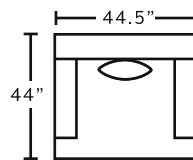

WOW
SEATING!!!™

AVAILABLE PIECES

96140
Sofa

96120
Loveseat

96180
Swivel Chair

75318
Square Ottoman

MARRIED FABRICS

Cover: 3084-09 Merino Cotton
Front Pillow: 1028-06 Mix Moonlight
Back Pillow: 3314-03 Architect Mink