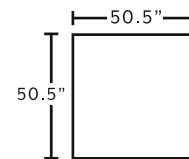

### AVAILABLE PIECES

**96140**  
Sofa

**96120**  
Loveseat

**96180**  
Swivel Chair

**75318**  
Square Ottoman

MARRIED FABRICS

Cover: 3313-29 Lovebug Pearl  
Front Pillow: 3308-08 Magique Mist  
Back Pillow: 3306-06 Taigo Stone