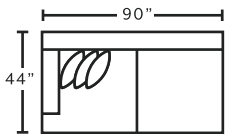

96159
LAF Loveseat