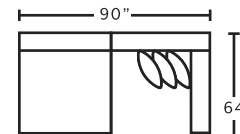

MARRIED FABRICS

Cover: 3315-07 Meade Dove
 Front Pillow: 1029-49 Zodiac Ice
 Back Pillow: 3316-07 Diego Fog

AVAILABLE PIECES

96159
LAF Loveseat

96160
RAF Loveseat

96103
Armless Chair

96104
Seating Wedge

96114
Right Arm
Reversible
Chaise Loveseat