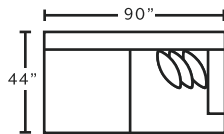

96160
RAF Loveseat