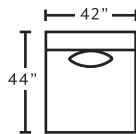

96103
Armless Chair