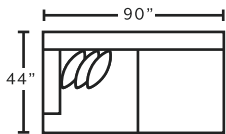

96159
LAF Loveseat