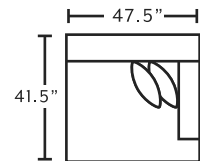

400 TORONTO collection

Say hello to the Toronto Collection: where chic design meets ultimate comfort in our sleek power reclining sectional. Enjoy effortless relaxation with smooth recline and convenient built-in USB charging. Available in three sophisticated colors, this stylish sectional elevates any space into a haven of modern elegance and relaxation.

FEATURES

- Power recline
- 100% WOW gel-blended foam
- USB charging
- Soft + durable fabric
- Precision cut wooden frame
- Premium spring system
- Durable reclining mechanism
- 100% Polyester | CC: S
- Made in the USA of domestic and imported materials

AVAILABLE PIECES

LAF Power Reclining Chair w/ USB

Armless Chair

Armless Power Reclining Chair

Seating Wedge

40002

RAF Power Reclining Chair w/ USB

POPULAR CONFIGURATIONS