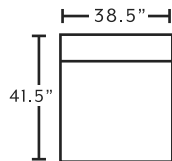

3336-27 TORONTO OYSTER

3353-07 MEADE DOVE

3353-25 MEADE LINEN

AVAILABLE PIECES

40001

LAF Power Reclining Chair w/ USB

40003

Armless Chair