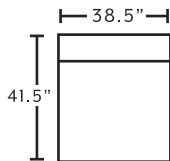

3336-27 TORONTO OYSTER

3353-07 MEADE DOVE

3353-25 MEADE LINEN

AVAILABLE PIECES

40001

LAF Power Reclining Chair w/ USB

40003

Armless Chair