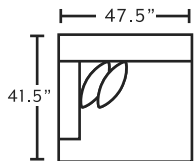

3336-27 TORONTO OYSTER

3353-07 MEADE DOVE

3353-25 MEADE LINEN

AVAILABLE PIECES

40001

LAF Power Reclining Chair w/ USB

40003

Armless Chair