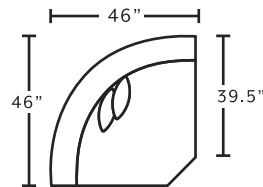

40099

Seating Wedge