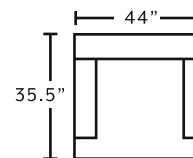

### AVAILABLE PIECES

**97240**  
Sofa

**97288**  
Chair

**97218**  
Push Up  
Chaise Ottoman

**97280**  
Swivel Accent Chair  
*\*available in 3350-60*

MARRIED FABRICS

Cover: 3342-15 3084-08 Merino Pearl  
Front Pillow: 3340-60 Joplin Gypsy  
Back Pillow: 1319-60 Lara Spice