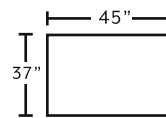

### AVAILABLE PIECES

**97240**  
Sofa

**97288**  
Chair

**97218**  
Push Up  
Chaise Ottoman

**97280**  
Swivel Accent Chair  
*\*available in 3350-60*

MARRIED FABRICS

Cover: 3342-15 3084-08 Merino Pearl  
Front Pillow: 3340-60 Joplin Gypsy  
Back Pillow: 1319-60 Lara Spice