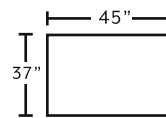

AVAILABLE PIECES

97240
Sofa

97288
Chair

97218
Push Up
Chaise Ottoman

97280
Swivel Accent Chair

MARRIED FABRICS

Cover: 3342-15 Chow Chow Cloud
Accent Pillow: 1318-27 Samoa Porcelain