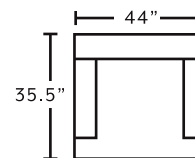

AVAILABLE PIECES

97240
Sofa

97288
Chair

97218
Push Up
Chaise Ottoman

97280
Swivel Accent Chair

MARRIED FABRICS

Cover: 3342-15 Chow Chow Cloud
Accent Pillow: 1318-27 Samoa Porcelain