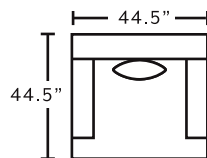

AVAILABLE PIECES

97240
Sofa

97288
Chair

97218
Push Up
Chaise Ottoman

97280
Swivel Accent Chair

MARRIED FABRICS

Cover: 3342-15 Chow Chow Cloud
Accent Pillow: 1318-27 Samoa Porcelain