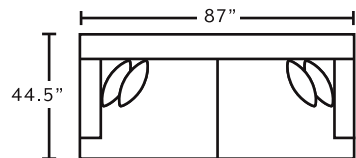

AVAILABLE PIECES

97240
Sofa