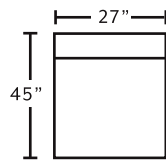

AVAILABLE PIECES

95759
LAF Loveseat

95799
Seating Wedge

95703
Armless Chair

95760
RAF Loveseat

MARRIED FABRICS

Cover: 1916-18 Chief Hazelnut
Front Pillow: 3000-45 Villa Nueva Classic
Back Pillow: 3029-43 Margate Navy