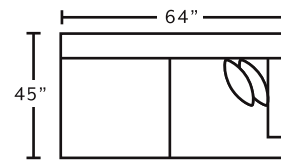

AVAILABLE PIECES

95759
LAF Loveseat

95799
Seating Wedge

95703
Armless Chair

95760
RAF Loveseat

MARRIED FABRICS

Cover: 1916-18 Chief Hazelnut
Front Pillow: 3000-45 Villa Nueva Classic
Back Pillow: 3029-43 Margate Navy