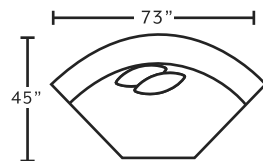

AVAILABLE PIECES

95759
LAF Loveseat

95799
Seating Wedge

95703
Armless Chair

95760
RAF Loveseat

MARRIED FABRICS

Cover: 1916-18 Chief Hazelnut
Front Pillow: 3000-45 Villa Nueva Classic
Back Pillow: 3029-43 Margate Navy