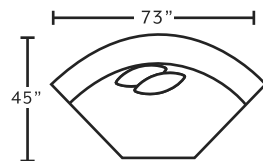

AVAILABLE PIECES

95759
LAF Loveseat

95799
Seating Wedge

95703
Armless Chair

95760
RAF Loveseat

MARRIED FABRICS

Cover: 3086-29 Handwoven Blanco
Front Pillow: 3340-27 Joplin Putty
Back Pillow: 3349-20 Zayn Taupe