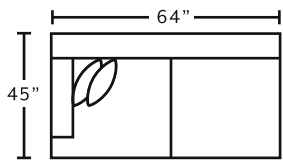

AVAILABLE PIECES

95759
LAF Loveseat