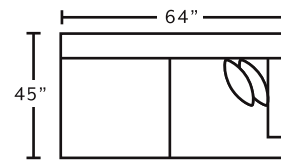

AVAILABLE PIECES

95759
LAF Loveseat

95799
Seating Wedge

95703
Armless Chair

95760
RAF Loveseat

MARRIED FABRICS

Cover: 3086-29 Handwoven Blanco
Front Pillow: 3340-27 Joplin Putty
Back Pillow: 3349-20 Zayn Taupe