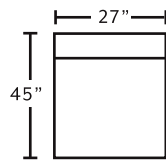

AVAILABLE PIECES

95759
LAF Loveseat

95799
Seating Wedge

95703
Armless Chair

95760
RAF Loveseat

MARRIED FABRICS

Cover: 3086-29 Handwoven Blanco
Front Pillow: 3340-27 Joplin Putty
Back Pillow: 3349-20 Zayn Taupe