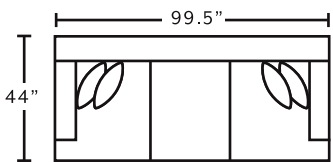

AVAILABLE PIECES

91040
Sofa