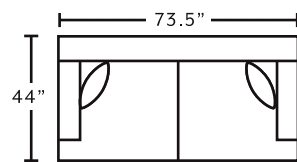

AVAILABLE PIECES

91040
Sofa

91020
Loveseat

91088
Chair and a Half

91018
Matching Ottoman
for Chair and a Half

MARRIED FABRICS

Cover: 3043-05 Shasta Charcoal
Accent Pillow: 3094-42 Canopy Aqua

FRANKLIN
See more at franklincorp.com