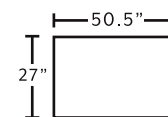

AVAILABLE PIECES

91040
Sofa

91020
Loveseat

91088
Chair and a Half

91018
Matching Ottoman
for Chair and a Half

MARRIED FABRICS

Cover: 3043-05 Shasta Charcoal
Accent Pillow: 3094-42 Canopy Aqua

FRANKLIN
See more at franklincorp.com