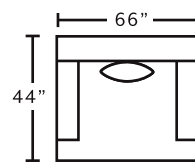

AVAILABLE PIECES

91040
Sofa

91020
Loveseat

91088
Chair and a Half

91018
Matching Ottoman
for Chair and a Half

MARRIED FABRICS

Cover: 3043-05 Shasta Charcoal
Accent Pillow: 3094-42 Canopy Aqua

FRANKLIN
See more at franklincorp.com