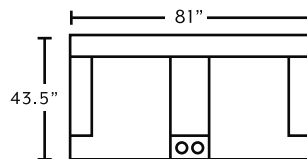

68135

Dual Power Reclining Console Loveseat w/ Cupholders & USB