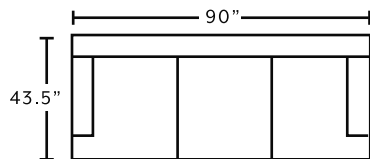

AVAILABLE PIECES

68145

Dual Power Reclining Sofa w/ USB