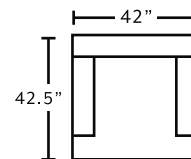

## AVAILABLE PIECES

**68145**

Dual Power Reclining Sofa w/ USB

**68135**

Dual Power Reclining Console Loveseat w/ Cupholders & USB

**6581**

Dual Power Rocker Recliner w/ USB

**1317-14 / 1322-27**