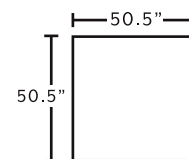

AVAILABLE PIECES

96140
Sofa

96120
Loveseat

96180
Swivel Chair

75318
Square Ottoman

MARRIED FABRICS

Cover: 3313-29 Lovebug Pearl
Front Pillow: 3306-06 Taigo Stone
Back Pillow: 3308-08 Magique Mist

FRANKlin
See more at franklincorp.com