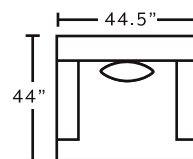

AVAILABLE PIECES

96140
Sofa

96120
Loveseat

96180
Swivel Chair

75318
Square Ottoman

MARRIED FABRICS

Cover: 3313-29 Lovebug Pearl
Front Pillow: 3306-06 Taigo Stone
Back Pillow: 3308-08 Magique Mist

FRANKlin
See more at franklincorp.com