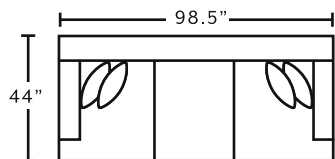

AVAILABLE PIECES

96140
Sofa