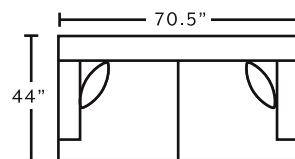

AVAILABLE PIECES

96140
Sofa

96120
Loveseat

96180
Swivel Chair

75318
Square Ottoman

MARRIED FABRICS

Cover: 3313-29 Lovebug Pearl
Front Pillow: 3306-06 Taigo Stone
Back Pillow: 3308-08 Magique Mist

FRANKlin
See more at franklincorp.com