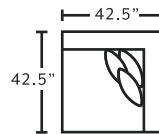

MARRIED FABRICS

Cover: 3328-28 Jude Natural
 Front Pillow: 3312-26 Psych Putty
 Back Pillow: 3329-17 Sculpture Mineral

AVAILABLE PIECES

96159
LAF Loveseat

96160
RAF Loveseat

96103
Armless Chair

96104
Seating Wedge