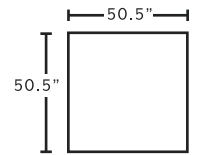

75318
Square Ottoman