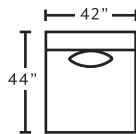

MARRIED FABRICS

Cover: 3328-28 Jude Natural
 Front Pillow: 3312-26 Psych Putty
 Back Pillow: 3329-17 Sculpture Mineral

AVAILABLE PIECES

96159
LAF Loveseat

96160
RAF Loveseat

96103
Armless Chair

96104
Seating Wedge