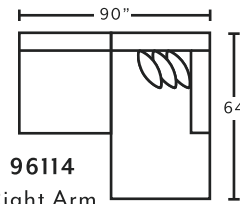

MARRIED FABRICS

Cover: 3328-28 Jude Natural
 Front Pillow: 3312-26 Psych Putty
 Back Pillow: 3329-17 Sculpture Mineral

AVAILABLE PIECES

96159
LAF Loveseat

96160
RAF Loveseat

96103
Armless Chair

96104
Seating Wedge