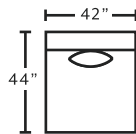

MARRIED FABRICS

Cover: 3317-08 Alistair Cotton
 Front Pillow: 1030-46 Worley
 Back Pillow: 3319-45 Alps Lakeshore

AVAILABLE PIECES

96159
LAF Loveseat

96160
RAF Loveseat

96103
Armless Chair

96104
Seating Wedge