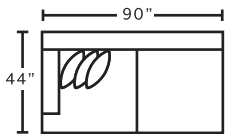

MARRIED FABRICS

Cover: 3317-08 Alistair Cotton
 Front Pillow: 1030-46 Worley
 Back Pillow: 3319-45 Alps Lakeshore

AVAILABLE PIECES

96159
LAF Loveseat

96160
RAF Loveseat

96103
Armless Chair

96104
Seating Wedge