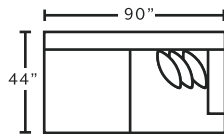

96160
RAF Loveseat