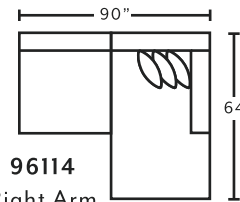

MARRIED FABRICS

Cover: 3317-08 Alistair Cotton
 Front Pillow: 1030-46 Worley
 Back Pillow: 3319-45 Alps Lakeshore

AVAILABLE PIECES

96159
LAF Loveseat

96160
RAF Loveseat

96103
Armless Chair

96104
Seating Wedge