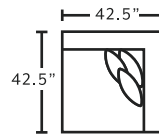

MARRIED FABRICS

Cover: 3317-08 Alistair Cotton
 Front Pillow: 1030-46 Worley
 Back Pillow: 3319-45 Alps Lakeshore

AVAILABLE PIECES

96159
LAF Loveseat

96160
RAF Loveseat

96103
Armless Chair

96104
Seating Wedge