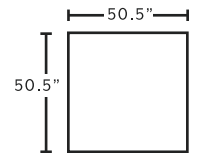

75318
Square Ottoman