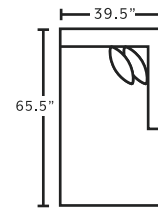

80986
RAF Chaise