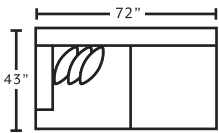

80959
LAF Loveseat