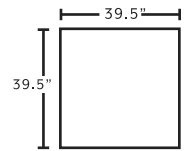

75018
Square Ottoman