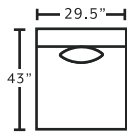

MARRIED FABRICS

Cover: 3331-25 Shay Porcelain
 Front Pillow: 3331-09 Shay Chalk
 Back Pillow: 3332-09 Shaboom Coconut

AVAILABLE PIECES

80959
LAF Loveseat

80960
RAF Loveseat

80903
Armless Chair

80904
Seating Wedge