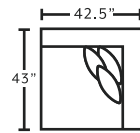

MARRIED FABRICS

Cover: 3331-25 Shay Porcelain
 Front Pillow: 3331-09 Shay Chalk
 Back Pillow: 3332-09 Shaboom Coconut

AVAILABLE PIECES

80959
LAF Loveseat

80960
RAF Loveseat

80903
Armless Chair

80904
Seating Wedge