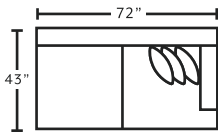

MARRIED FABRICS

Cover: 3331-25 Shay Porcelain
 Front Pillow: 3331-09 Shay Chalk
 Back Pillow: 3332-09 Shaboom Coconut

AVAILABLE PIECES

80959
LAF Loveseat

80960
RAF Loveseat

80903
Armless Chair

80904
Seating Wedge