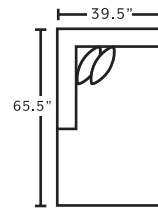

MARRIED FABRICS

Cover: 3331-25 Shay Porcelain
 Front Pillow: 3331-09 Shay Chalk
 Back Pillow: 3332-09 Shaboom Coconut

AVAILABLE PIECES

80959
LAF Loveseat

80960
RAF Loveseat

80903
Armless Chair

80904
Seating Wedge