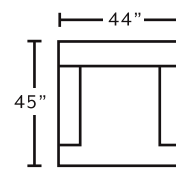

AVAILABLE PIECES

69242
Reclining Sofa

69223
Rocking Reclining Loveseat

6592
Rocker Recliner

**POWER
UPGRADE
AVAILABLE**

69242-83
Power Reclining
Sofa w/ USB

69223-83
Power Rocking Reclining
Loveseat w/ USB

6592-BJ
Power Rocker
Recliner w/ USB