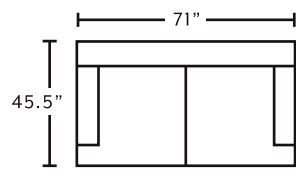

AVAILABLE PIECES

69242
Reclining Sofa

69223
Rocking Reclining Loveseat

6592
Rocker Recliner

**POWER
UPGRADE
AVAILABLE**

69242-83
Power Reclining
Sofa w/ USB

69223-83
Power Rocking Reclining
Loveseat w/ USB

6592-BJ
Power Rocker
Recliner w/ USB