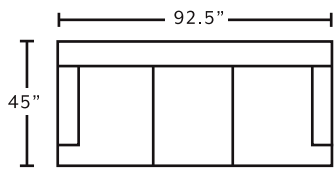

AVAILABLE PIECES

69242
Reclining Sofa

69223
Rocking Reclining Loveseat

6592
Rocker Recliner

**POWER
UPGRADE
AVAILABLE**

69242-83
Power Reclining
Sofa w/ USB

69223-83
Power Rocking Reclining
Loveseat w/ USB

6592-BJ
Power Rocker
Recliner w/ USB