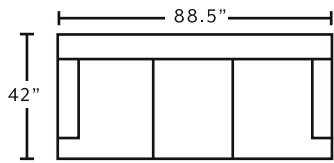

AVAILABLE PIECES

67942
Reclining Sofa

67934
Reclining Console Loveseat

6579
Rocker Recliner

**POWER
UPGRADE
AVAILABLE**

67942-83
Power Reclining
Sofa w/ USB

67934-83
Power Reclining
Loveseat w/ USB

6579-BJ
Power Rocker
Recliner w/ USB