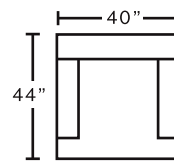

AVAILABLE PIECES

67942
Reclining Sofa

67934
Reclining Console Loveseat

6579
Rocker Recliner

**POWER
UPGRADE
AVAILABLE**

67942-83
Power Reclining
Sofa w/ USB

67934-83
Power Reclining
Loveseat w/ USB

6579-BJ
Power Rocker
Recliner w/ USB