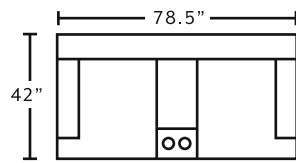

AVAILABLE PIECES

67942
Reclining Sofa

67934
Reclining Console Loveseat

6579
Rocker Recliner

**POWER
UPGRADE
AVAILABLE**

67942-83
Power Reclining
Sofa w/ USB

67934-83
Power Reclining
Loveseat w/ USB

6579-BJ
Power Rocker
Recliner w/ USB