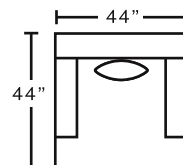

everplush™
COZY, CLOUD-LIKE COMFORT

AVAILABLE PIECES

95140
Sofa

95120
Loveseat

95188
Swivel Chair

COVERS AVAILABLE

3084-06
Merino Nickel

3084-09
Merino Cotton