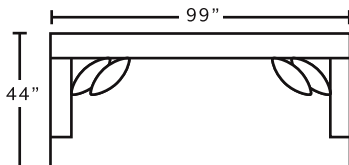

everplush™
COZY, CLOUD-LIKE COMFORT

AVAILABLE PIECES

95140
Sofa

95120
Loveseat

95188
Swivel Chair

COVERS AVAILABLE

3084-06
Merino Nickel

3084-09
Merino Cotton