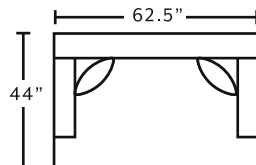

everplush™
COZY, CLOUD-LIKE COMFORT

AVAILABLE PIECES

95140
Sofa

95120
Loveseat

95188
Swivel Chair

COVERS AVAILABLE

3084-06
Merino Nickel

3084-09
Merino Cotton