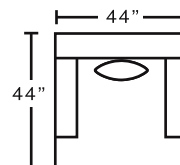

everplush™
COZY, CLOUD-LIKE COMFORT

AVAILABLE PIECES

95140
Sofa

95120
Loveseat

95188
Swivel Chair

COVERS AVAILABLE

3084-06
Merino Nickel

3084-09
Merino Cotton