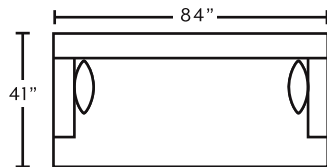

AVAILABLE PIECES

94640
Sofa