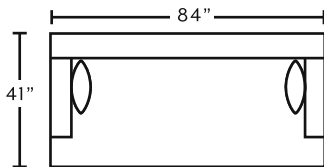

AVAILABLE PIECES

94640
Sofa