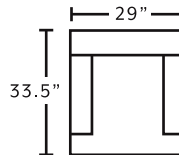

everplush™
COZY, CLOUD-LIKE COMFORT

AVAILABLE PIECES

94640
Sofa

94611
Chaise

22080
Swivel Chair

COVERS AVAILABLE

3083-07
Orleans Smoke

3083-07
Orleans Smoke