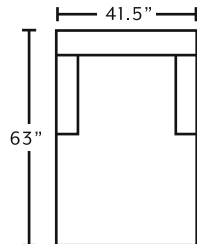

everplush™
COZY, CLOUD-LIKE COMFORT

AVAILABLE PIECES

94640
Sofa

94611
Chaise

22080
Swivel Chair

COVERS AVAILABLE

3083-07
Orleans Smoke

3083-07
Orleans Smoke