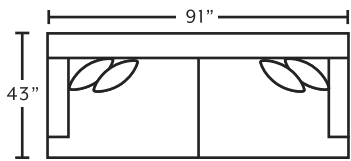

AVAILABLE PIECES

86540
Sofa