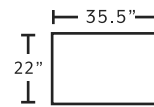

everplush™
COZY, CLOUD-LIKE COMFORT

AVAILABLE PIECES

86540
Sofa

86520
Loveseat

86588
Chair

86518
Ottoman

MARRIED FABRICS

Cover: 3059-06 Caitlin Cloud
Accent: 1017-07 Giddy Stone