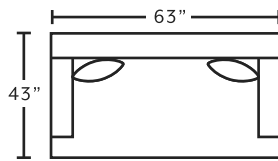

86520
Loveseat