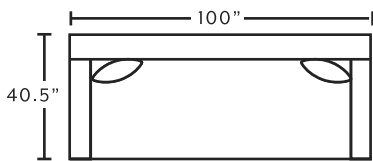

AVAILABLE PIECES

93640

Sofa w/ Two Arm Pillows