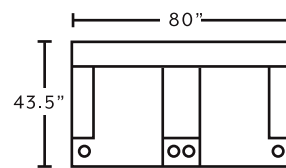

65235

Power Reclining Console Loveseat w/ Power Headrest, Console Storage, Dual Arm Storage, Massage & Cupholders