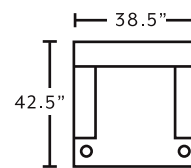

AVAILABLE PIECES

65247

Power Reclining Sofa w/ Power Headrest, Fold Down Table, Lights, USB and Wireless Charging, Dual Arm Storage, Massage, Cupholders & Drawer

65235

Power Reclining Console Loveseat w/ Power Headrest, Console Storage, Dual Arm Storage, Massage & Cupholders