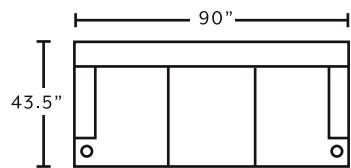

AVAILABLE PIECES

65247

Power Reclining Sofa w/ Power Headrest, Fold Down Table, Lights, USB and Wireless Charging, Dual Arm Storage, Massage, Cupholders & Drawer