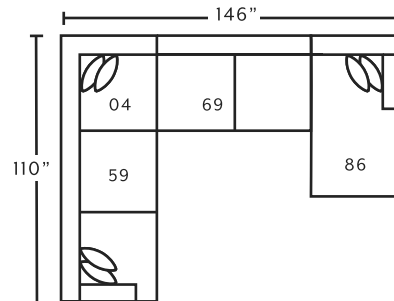

953 PROTEGE collection

FEATURES

- 100% WOW gel-blended foam
- Deep seating for ultimate comfort
- Reversible seat and back cushions
- Deeply padded arms and backs
- Throw pillows included
- 100% Polyester | CC: WS
- Made in the USA of domestic and imported materials

MARRIED FABRICS

Cover: 3932-25 Crosby Dove
Front Pillow: 3934-55 MI0664 Brass
Back Pillow: 3933-02 FX18016 #7

AVAILABLE PIECES

SUGGESTED ACCENT PIECES

2183 Swivel Accent Chair
32.5\"W x 39\"D x 36\"H

75018 Square Ottoman
39.5\"W x 39.5\"D x 17\"H

POPULAR CONFIGURATIONS

FRANKLIN
See more at franklincorp.com