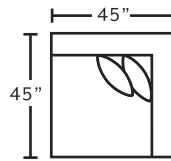

95304
Seating Wedge