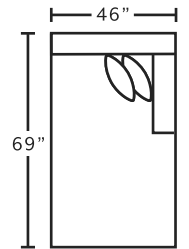

## AVAILABLE PIECES

**95359**  
LAF Loveseat

**95360**  
RAF Loveseat

**95304**  
Seating Wedge

**95369**  
Armless Loveseat

**95385**  
LAF Chaise

**95386**  
RAF Chaise

## SUGGESTED ACCENT PIECES

**2183** Swivel Accent Chair  
 32.5\"W x 39\"D x 36\"H

**75018** Square Ottoman  
 39.5\"W x 39.5\"D x 17\"H

**2183**  
Swivel Accent Chair  
*\*only available in 3934-55*

**75018**  
Square Ottoman  
*\*only available in 3934-55*