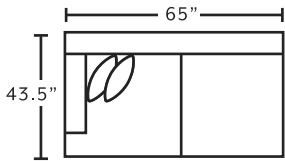

95359
LAF Loveseat