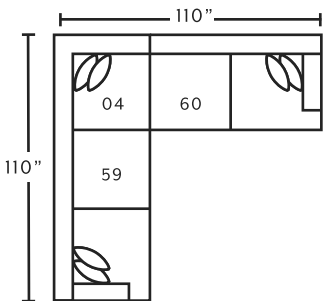

953 PROTEGE collection

FEATURES

- 100% WOW gel-blended foam
- Deep seating for ultimate comfort
- Reversible seat and back cushions
- Deeply padded arms and backs
- Throw pillows included
- 100% Polyester | CC: WS
- Made in the USA of domestic and imported materials

MARRIED FABRICS

Cover: 3932-25 Crosby Dove
Front Pillow: 3934-55 MI0664 Brass
Back Pillow: 3933-02 FX18016 #7

AVAILABLE PIECES

SUGGESTED ACCENT PIECES

2183 Swivel Accent Chair
32.5\"W x 39\"D x 36\"H

75018 Square Ottoman
39.5\"W x 39.5\"D x 17\"H

POPULAR CONFIGURATIONS

FRANKLIN
See more at franklincorp.com