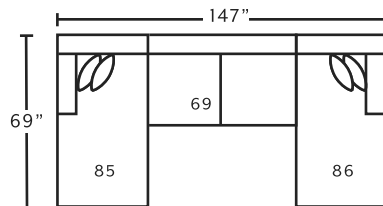

POPULAR CONFIGURATIONS