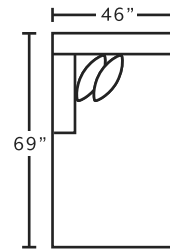

## AVAILABLE PIECES

**95359**  
LAF Loveseat

**95360**  
RAF Loveseat

**95304**  
Seating Wedge

**95369**  
Armless Loveseat

**95385**  
LAF Chaise

**95386**  
RAF Chaise

## SUGGESTED ACCENT PIECES

**2183** Swivel Accent Chair  
 32.5\"W x 39\"D x 36\"H

**75018** Square Ottoman  
 39.5\"W x 39.5\"D x 17\"H

**2183**  
Swivel Accent Chair  
*\*only available in 3934-55*

**75018**  
Square Ottoman  
*\*only available in 3934-55*