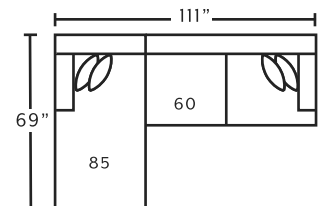

POPULAR CONFIGURATIONS