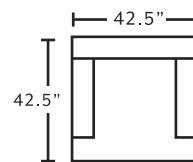

**WOW
SEATING!!!™**

AVAILABLE PIECES

64842
Reclining Sofa

64834
Reclining Console Loveseat

6548
Rocker Recliner

**POWER
UPGRADE
AVAILABLE**

64842-83
Power Reclining
Sofa w/ USB

64834-83
Power Reclining
Console Loveseat w/ USB