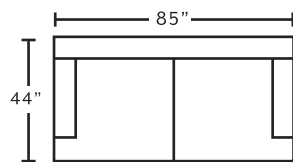

64834
Reclining Console Loveseat