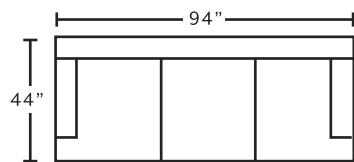

64842
Reclining Sofa