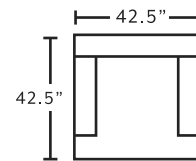

**WOW
SEATING!!!™**

AVAILABLE PIECES

64742
Reclining Sofa

64734
Reclining Console Loveseat

6547
Rocker Recliner

**POWER
UPGRADE
AVAILABLE**

64742-83
Power Reclining
Sofa w/ USB

64734-83
Power Reclining
Console Loveseat w/ USB