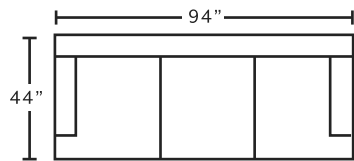

64742
Reclining Sofa