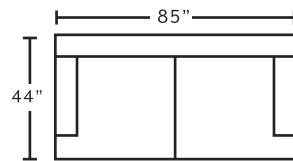

64734
Reclining Console Loveseat