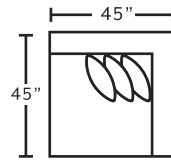

MARRIED FABRICS

Cover: 3045-29 Lush Cream
 Front Pillow: 3053 - 07 Chambord Frost
 Back Pillow: 1019 - 08 Jolene Dust

AVAILABLE PIECES

93359
LAF Loveseat

93360
RAF Loveseat

93304
Seating Wedge

93379
Armless Sofa