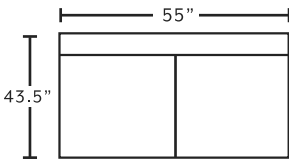

MARRIED FABRICS

Cover: 3045-29 Lush Cream
 Front Pillow: 3053 - 07 Chambord Frost
 Back Pillow: 1019 - 08 Jolene Dust

AVAILABLE PIECES

93359
LAF Loveseat

93360
RAF Loveseat

93304
Seating Wedge

93379
Armless Sofa