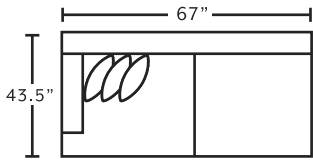

93359
LAF Loveseat