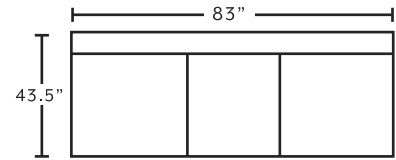

MARRIED FABRICS

Cover: 3045-29 Lush Cream
 Front Pillow: 3053 - 07 Chambord Frost
 Back Pillow: 1019 - 08 Jolene Dust

AVAILABLE PIECES

93359
LAF Loveseat

93360
RAF Loveseat

93304
Seating Wedge

93379
Armless Sofa