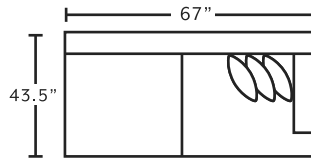

MARRIED FABRICS

Cover: 3045-29 Lush Cream
 Front Pillow: 3053 - 07 Chambord Frost
 Back Pillow: 1019 - 08 Jolene Dust

AVAILABLE PIECES

93359
LAF Loveseat

93360
RAF Loveseat

93304
Seating Wedge

93379
Armless Sofa