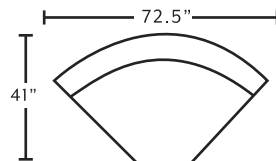

62899

Seating Wedge