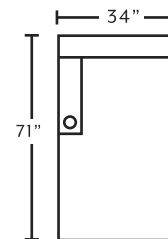

AVAILABLE PIECES

62851/52

Loveseat w/ Power Recline, Power Headrest, Storage Console, Cupholders & USB Charging

62899

Seating Wedge

62816/17

Armless Chair w/ Storage Console & Cupholders

62895/96