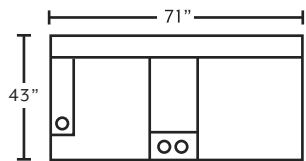

AVAILABLE PIECES

62851/52

Loveseat w/ Power Recline, Power Headrest, Storage Console, Cupholders & USB Charging