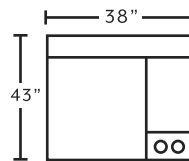

AVAILABLE PIECES

62851/52

Loveseat w/ Power Recline, Power Headrest, Storage Console, Cupholders & USB Charging

62899

Seating Wedge

62816/17

Armless Chair w/ Storage Console & Cupholders

62895/96