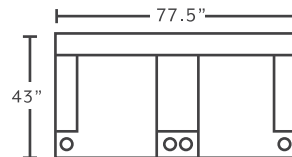

## AVAILABLE PIECES

62847

Dual Power Reclining Sofa with Power Headrest, Drop Down Table, Cupholders and USB

62835

Dual Power Rocking Reclining Console Loveseat with Power Headrest, Storage and USB

6528

Dual Power Rocker Recliner with Power Headrest, Cupholder and USB