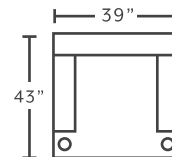

## AVAILABLE PIECES

62847

Dual Power Reclining Sofa with Power Headrest, Drop Down Table, Cupholders and USB

62835

Dual Power Rocking Reclining Console Loveseat with Power Headrest, Storage and USB

6528

Dual Power Rocker Recliner with Power Headrest, Cupholder and USB