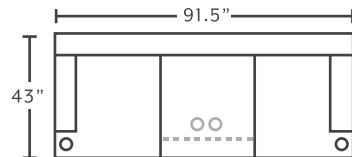

AVAILABLE PIECES

62847

Dual Power Reclining Sofa with Power Headrest, Drop Down Table, Cupholders and USB