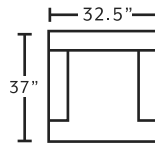

## AVAILABLE PIECES

**80859**  
LAF Loveseat

**80860**  
RAF Loveseat

**80803**  
Armless Chair

**80804**  
Seating Wedge

**80885**  
LAF Chaise

**80886**  
RAF Chaise

## SUGGESTED ACCENT PIECES

**534** Hi-Leg Recliner  
 32.5"W x 37"D x 49.5"H

**75018** Square Ottoman  
 39.5"W x 39.5"D x 17"H

**534**  
Hi-Leg Recliner  
 \*only available in 3513-26

**75018**  
Square Ottoman  
 w/ Button Tufts  
 \*only available in 3513-26