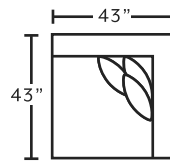

## AVAILABLE PIECES

**80859**  
LAF Loveseat

**80860**  
RAF Loveseat

**80803**  
Armless Chair

**80804**  
Seating Wedge

**80885**  
LAF Chaise

**80886**  
RAF Chaise

## SUGGESTED ACCENT PIECES

**534** Hi-Leg Recliner  
 32.5"W x 37"D x 49.5"H

**75018** Square Ottoman  
 39.5"W x 39.5"D x 17"H

**534**  
Hi-Leg Recliner  
 \*only available in 3513-26

**75018**  
Square Ottoman  
 w/ Button Tufts  
 \*only available in 3513-26