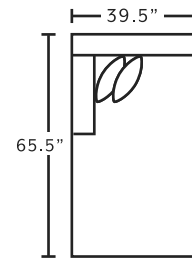

## AVAILABLE PIECES

**80859**  
LAF Loveseat

**80860**  
RAF Loveseat

**80803**  
Armless Chair

**80804**  
Seating Wedge

**80885**  
LAF Chaise

**80886**  
RAF Chaise

## SUGGESTED ACCENT PIECES

**534** Hi-Leg Recliner  
 32.5"W x 37"D x 49.5"H

**75018** Square Ottoman  
 39.5"W x 39.5"D x 17"H

**534**  
Hi-Leg Recliner  
 \*only available in 3513-26

**75018**  
Square Ottoman  
 w/ Button Tufts  
 \*only available in 3513-26