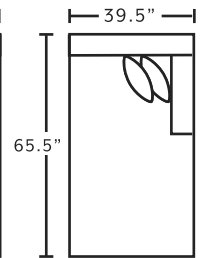

## AVAILABLE PIECES

**80859**  
LAF Loveseat

**80860**  
RAF Loveseat

**80803**  
Armless Chair

**80804**  
Seating Wedge

**80885**  
LAF Chaise

**80886**  
RAF Chaise

## SUGGESTED ACCENT PIECES

**534** Hi-Leg Recliner  
 32.5"W x 37"D x 49.5"H

**75018** Square Ottoman  
 39.5"W x 39.5"D x 17"H

**534**  
Hi-Leg Recliner  
 \*only available in 3513-26

**75018**  
Square Ottoman  
 w/ Button Tufts  
 \*only available in 3513-26