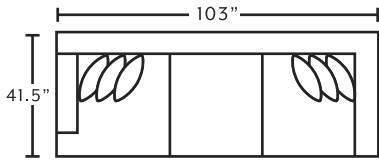

94549
LAF Sofa w/ Return