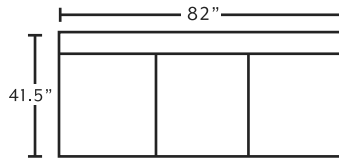

**WOW
SEATING!!!**

MARRIED FABRICS

Cover: 3954-16 Hercules Mushroom
Front Pillow: 1012-45 M10923 Haze

AVAILABLE PIECES

94549
LAF Sofa w/ Return

94550
RAF Sofa w/ Return

94550
RAF Sofa w/ Return

94585
LAF Sofa w/ Return