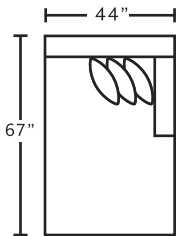

**WOW
SEATING!!!**

MARRIED FABRICS

Cover: 3954-16 Hercules Mushroom
Front Pillow: 1012-45 M10923 Haze

AVAILABLE PIECES

94549
LAF Sofa w/ Return

94550
RAF Sofa w/ Return

94550
RAF Sofa w/ Return

94585
LAF Sofa w/ Return