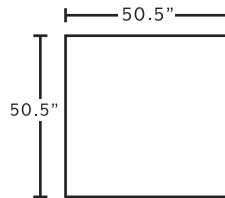

75318
Square Ottoman