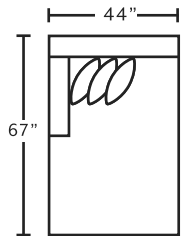

**WOW
SEATING!!!**

MARRIED FABRICS

Cover: 3954-16 Hercules Mushroom
Front Pillow: 1012-45 M10923 Haze

AVAILABLE PIECES

94549
LAF Sofa w/ Return

94550
RAF Sofa w/ Return

94550
RAF Sofa w/ Return

94585
LAF Sofa w/ Return