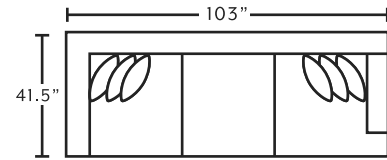

**WOW
SEATING!!!**

MARRIED FABRICS

Cover: 3954-16 Hercules Mushroom
Front Pillow: 1012-45 M10923 Haze

AVAILABLE PIECES

94549
LAF Sofa w/ Return

94550
RAF Sofa w/ Return

94550
RAF Sofa w/ Return

94585
LAF Sofa w/ Return