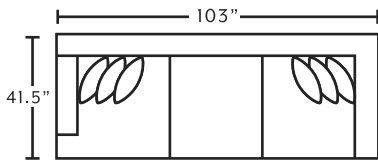

94549
LAF Sofa w/ Return