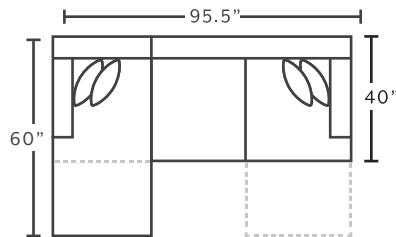

90626

Sofa with Reversible Chaise

90688
Chair

90618
Ottoman

2184

Swivel Glider Accent Chair
*only available in 3026-44