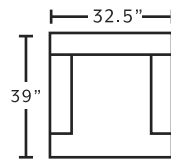

90003
Armless Chair

90004
Seating Wedge

77618
Round Ottoman
**only available in 3030-27*

90009
LAF Infinity Chaise

90010
RAF Infinity Chaise

2183
Swivel Accent Chair
**only available in 3022-25*

SUGGESTED ACCENT PIECES

2183 Swivel Accent Chair
32.5\"W x 39\"D x 36\"H

77918 Round Ottoman
40\"W x 40\"D x 18\"H

POPULAR CONFIGURATIONS

FRANKlin
See more at franklincorp.com