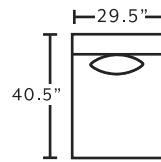

MARRIED FABRICS

Cover: 3018-28 Hartsdale Putty
 Kidney Pillow: 3030-27 Essex Almond
 Front Pillow: 3022-25 Sela Raffia
 Back Pillow: 1007-07 Mandela

AVAILABLE PIECES

90059
LAF Loveseat

90060
RAF Loveseat

90069
Armless Loveseat