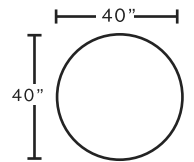

77618
Round Ottoman
*only available in 3030-27