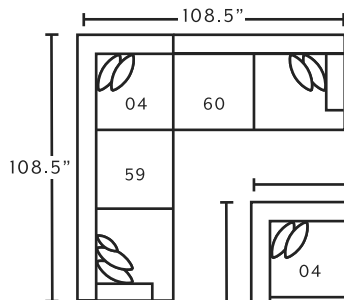

2183 Swivel Accent Chair
32.5\"W x 39\"D x 36\"H

77918 Round Ottoman
40\"W x 40\"D x 18\"H

POPULAR CONFIGURATIONS

FRANKlin
See more at franklincorp.com