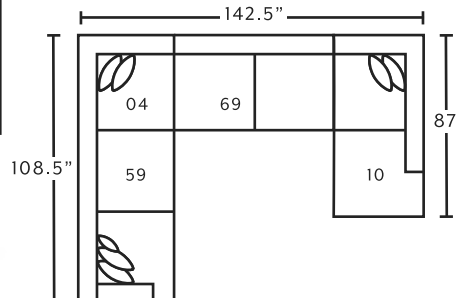

2183 Swivel Accent Chair
32.5\"W x 39\"D x 36\"H

77918 Round Ottoman
40\"W x 40\"D x 18\"H

POPULAR CONFIGURATIONS

FRANKlin
See more at franklincorp.com