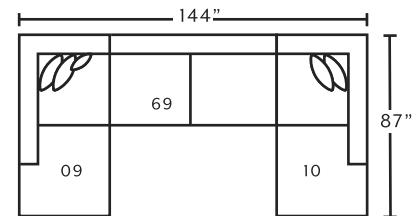

90003
Armless Chair

90004
Seating Wedge

77618
Round Ottoman
**only available in 3030-27*

90009
LAF Infinity Chaise

90010
RAF Infinity Chaise

2183
Swivel Accent Chair
**only available in 3022-25*

SUGGESTED ACCENT PIECES

2183 Swivel Accent Chair
32.5\"W x 39\"D x 36\"H

77918 Round Ottoman
40\"W x 40\"D x 18\"H

POPULAR CONFIGURATIONS

FRANKlin
See more at franklincorp.com