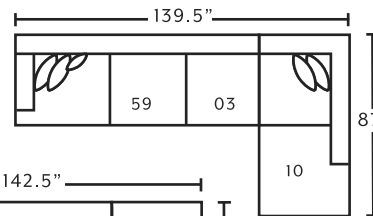

2183 Swivel Accent Chair
32.5\"W x 39\"D x 36\"H

77918 Round Ottoman
40\"W x 40\"D x 18\"H

POPULAR CONFIGURATIONS

FRANKlin
See more at franklincorp.com