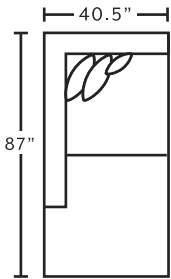

90009
LAF Infinity Chaise