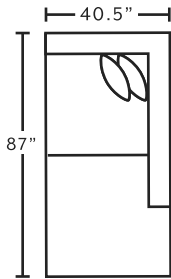

90003
Armless Chair

90004
Seating Wedge

77618
Round Ottoman
**only available in 3030-27*

90009
LAF Infinity Chaise

90010
RAF Infinity Chaise

2183
Swivel Accent Chair
**only available in 3022-25*

SUGGESTED ACCENT PIECES

2183 Swivel Accent Chair
32.5\"W x 39\"D x 36\"H

77918 Round Ottoman
40\"W x 40\"D x 18\"H

POPULAR CONFIGURATIONS

FRANKlin
See more at franklincorp.com