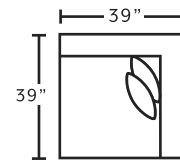

90003
Armless Chair

90004
Seating Wedge