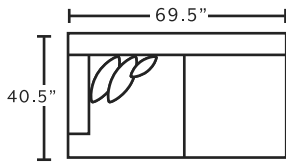

90059
LAF Loveseat