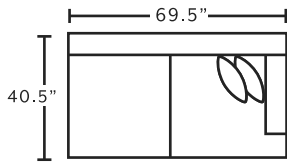

90060
RAF Loveseat