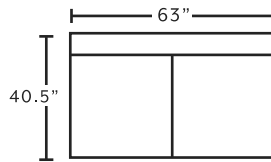

MARRIED FABRICS

Cover: 3018-28 Hartsdale Putty
 Kidney Pillow: 3030-27 Essex Almond
 Front Pillow: 3022-25 Sela Raffia
 Back Pillow: 1007-07 Mandela

AVAILABLE PIECES

90059
LAF Loveseat

90060
RAF Loveseat

90069
Armless Loveseat