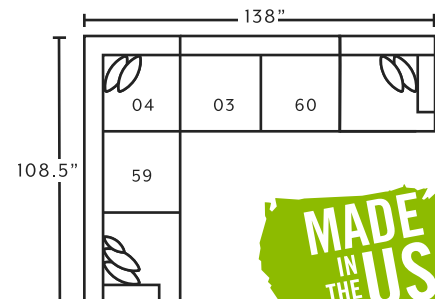

90003
Armless Chair

90004
Seating Wedge

77618
Round Ottoman
**only available in 3030-27*

90009
LAF Infinity Chaise

90010
RAF Infinity Chaise

2183
Swivel Accent Chair
**only available in 3022-25*

SUGGESTED ACCENT PIECES

2183 Swivel Accent Chair
32.5\"W x 39\"D x 36\"H

77918 Round Ottoman
40\"W x 40\"D x 18\"H

POPULAR CONFIGURATIONS

FRANKlin
See more at franklincorp.com