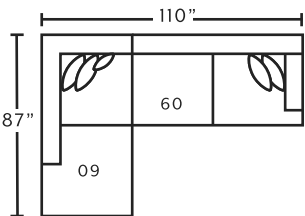

90003
Armless Chair

90004
Seating Wedge

77618
Round Ottoman
**only available in 3030-27*

90009
LAF Infinity Chaise

90010
RAF Infinity Chaise

2183
Swivel Accent Chair
**only available in 3022-25*

SUGGESTED ACCENT PIECES

2183 Swivel Accent Chair
32.5\"W x 39\"D x 36\"H

77918 Round Ottoman
40\"W x 40\"D x 18\"H

POPULAR CONFIGURATIONS

FRANKlin
See more at franklincorp.com