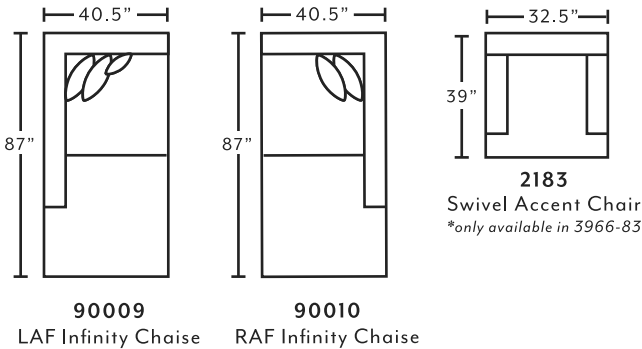

MARRIED FABRICS

Cover: 1920-40 Kellan Deepwater
 Kidney Pillow: 3979-43 Alanis Cobalt
 Front Pillow: 3966-45 Rizzo Cobalt
 Back Pillow: 1920-40 Kellan Deepwater

AVAILABLE PIECES

SUGGESTED ACCENT PIECES

2183 Swivel Accent Chair
 32.5"W x 39"D x 36"H
 77918 Round Ottoman
 40"W x 40"D x 18"H