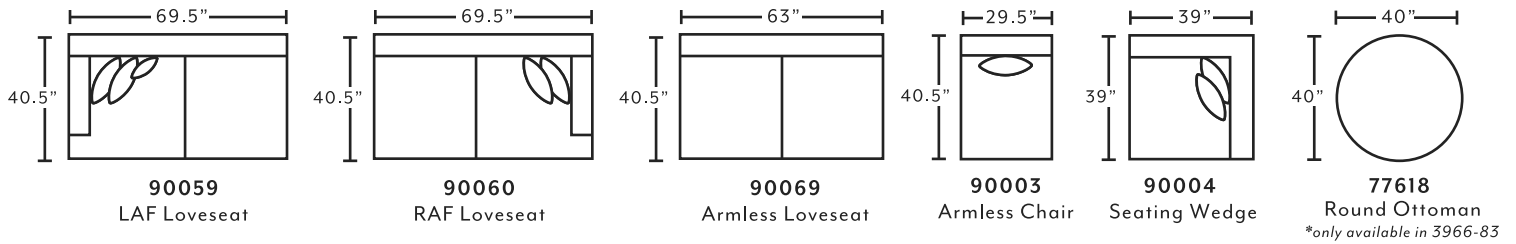

AVAILABLE PIECES