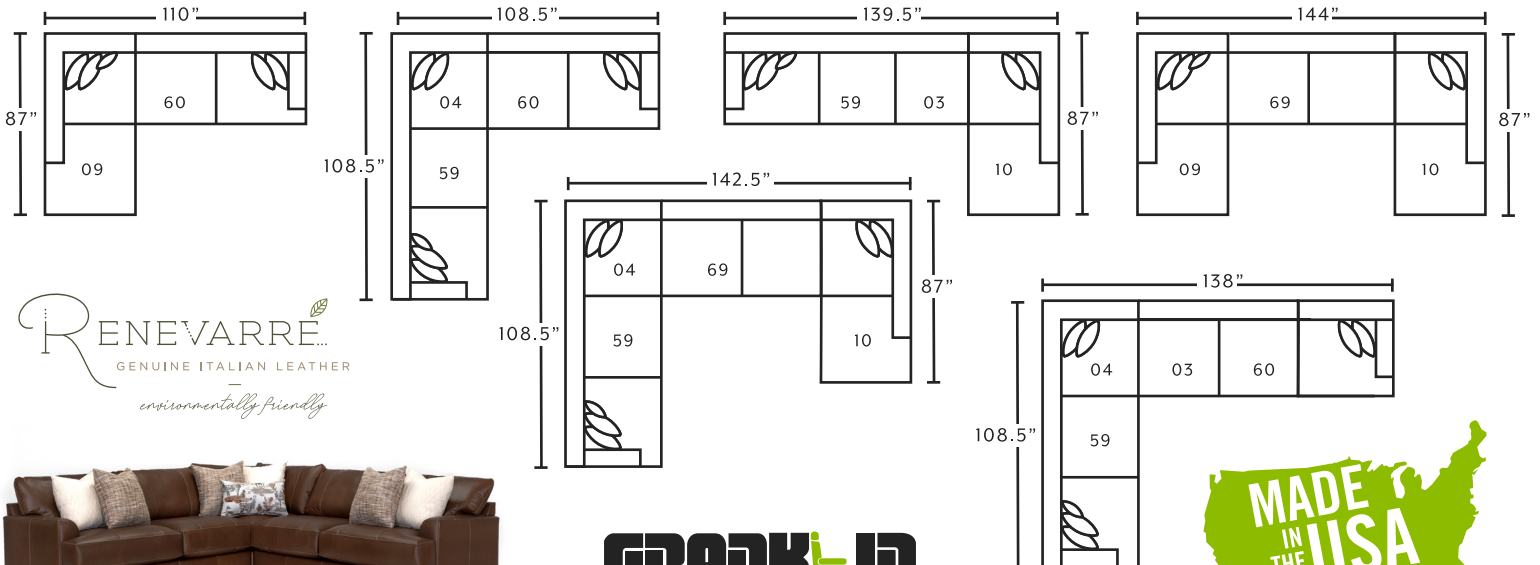

900 GEMMA collection

FEATURES

- Renevarré Genuine Italian Leather on all seating areas
- 100% WOW gel-blended foam
- Throw pillows included
- Low-profile hidden legs
- Made in the USA of domestic and imported materials
- Top grain leather | CC: V

2183 Swivel Accent Chair
 32.5\"W x 39\"D x 36\"H

77918 Round Ottoman
 40\"W x 40\"D x 18\"H

POPULAR CONFIGURATIONS

RENEVARRE
 GENUINE ITALIAN LEATHER
 environmentally friendly

FRANKLIN
 See more at franklincorp.com