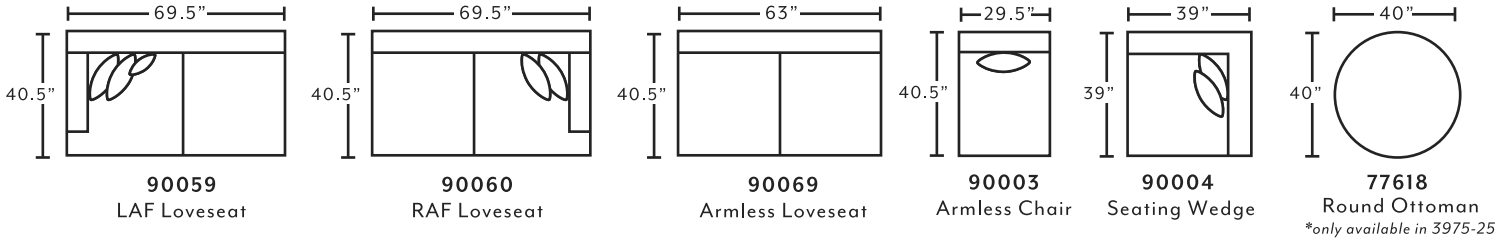

AVAILABLE PIECES